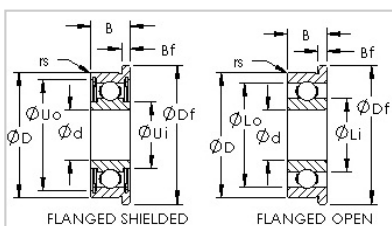

Flange Series

Metric Series-**F689 2RS**

| | |
|--------------------------|------------------------------|
| Product Number | F689 2RS |
| Bearing Type | Sealed Flanged Ball Bearings |
| Dimensions [mm] | |
| d | 9 |
| D | 17 |
| B | 5 |
| Df | 19 |
| Bf | 1.1 |
| Basic Load Rating [N] | |
| Dynamic Load Rating (Cr) | 1128 |
| Static Load Rating (Cor) | 534 |